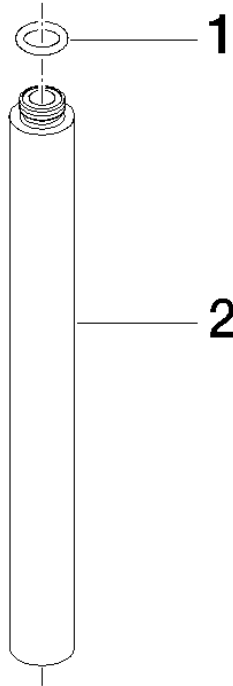

## Extension for shower with fixed riser 200 mm - Brushed Chrome

IMO

12 120 970

|   |                    |               |
|---|--------------------|---------------|
|  | Brushed Chrome     | 12 120 970-93 |
|  | Brushed Light Gold | 12 120 970-27 |

## Extension for shower with fixed riser 200 mm - Brushed Chrome

---

IMO

12 120 970

12 120 970

mm [inches]

12 120 970

Parts for other finishes can be found here: [Brushed Light Gold](#)

### Spare parts list

| No. | Item Number        | Name      | Quantity used | Delivery time |
|-----|--------------------|-----------|---------------|---------------|
| 1   | 90 14 10 011 00 90 | seal      | 1             | 2             |
| 2   | 09 24 04 180-93    | extension | 1             | 20            |