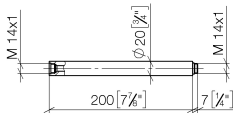

## Extension for shower with fixed riser 200 mm - Brushed Chrome

IMO

12 120 970

|   |                    |               |
|---|--------------------|---------------|
|  | Brushed Chrome     | 12 120 970-93 |
|  | Brushed Light Gold | 12 120 970-27 |

## Extension for shower with fixed riser 200 mm - Brushed Chrome

---

IMO

12 120 970

12 120 970

mm [inches]

12 120 970

Parts for other finishes can be found here: [Brushed Light Gold](#)